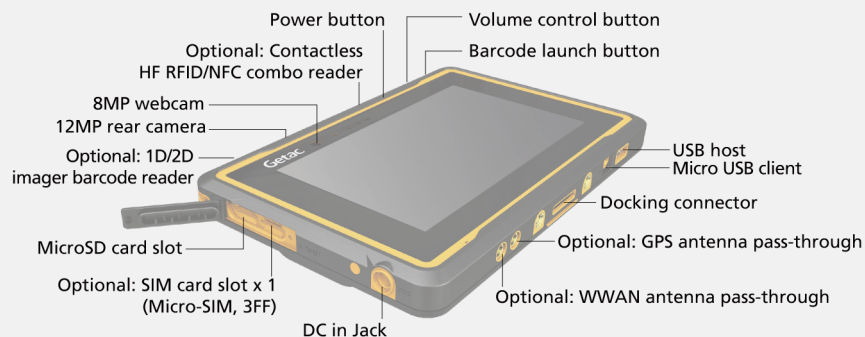

ZX70 FULLY RUGGED TABLET

- Qualcomm® Snapdragon™ 660, Octa-core Processor
- Verified as Android enterprise recommended¹
- 7" LumiBond® display with Getac sunlight readable technology and glove-enabled capacitive touchscreen
- 6ft drop, MIL-STD-810H and IP67 certified
- Optional barcode reader, RFID reader

ZX70 FULLY RUGGED TABLET

SPECIFICATIONS

Generation	G2
Operating System	Android™ 10.0
Mobile Computing Platform	Qualcomm® Snapdragon™ 660, Octa-core 1.95GHz Max. 2.2GHz
VGA Controller	Qualcomm® Adreno™ 512 GPU
Display	7" IPS TFT LCD HD (1280 x 720) Protection film LumiBond® display with Getac sunlight readable technology Capacitive multi-touch screen
Storage & Memory	4GB LPDDR4 64GB eMMC
Keyboard	Power button 3 tablet programmable buttons
Pointing Device	Touchscreen - Capacitive multi-touch screen
Expansion Slot	Optional: 1D/2D imager barcode reader
I/O Interface	8M pixels webcam x 1 12M pixels autofocus rear camera x 1 DC in Jack x 1 USB 2.0 (Host) x 1 MicroUSB 2.0 (Client) x 1 MicroSD x 1 Docking connector (Pogo/JAE) x 1 Optional: SIM card slot x 1 (Micro-SIM, 3FF) Optional: RF antenna pass-through for GPS and WWAN
Communication Interface	Wi-Fi 802.11ac Bluetooth (v5.0) ⁱⁱ Dedicated GPS Optional: 4G LTE mobile broadband ⁱⁱⁱ