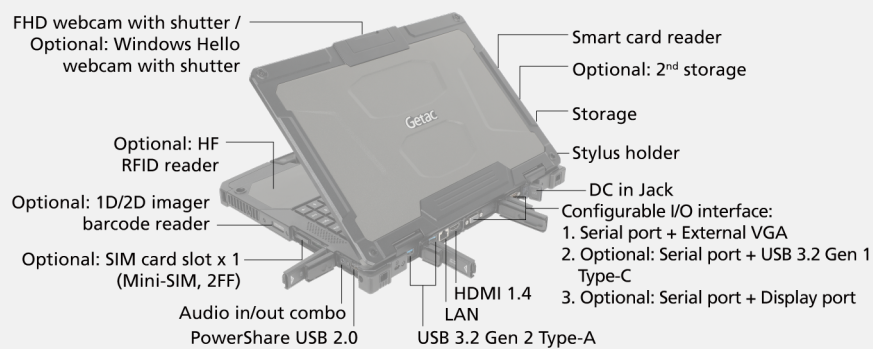

B360 FULLY RUGGED NOTEBOOK

- MIL-STD 810H, 6ft operating drop rating, IP66 certified, and optional salt fog resistant
- 10th Generation Intel® Core™ Processor
- 13.3" FHD LumiBond® 2.0 display with Getac sunlight readable technology (1,400 nits) and capacitive touchscreen
- Enhanced enterprise security with optional dual user replaceable storage, Windows Hello face-authentication camera, integrated 1D/2D imager barcode reader and multi-factor authentication options
- LifeSupport™ battery swappable technology

Optional:

Backpack
Battery (11.1V, typical 2100mAh; min. 2040mAh)
Multi-Bay charger (Dual-Bay)
Multi-Bay charger (Eight-Bay)
AC adapter (90W, 100-240VAC)
Office dock AC adapter (120W, 100-240VAC)
MIL-STD-461 certified AC adapter (90W, 115-230VAC)
DC-DC vehicle adapter (120W, 11-32VDC)
Capacitive stylus with tether
Protection film
Vehicle cradle
Vehicle dock
Office dock
Spare SSD kit
100W Type-C adapter